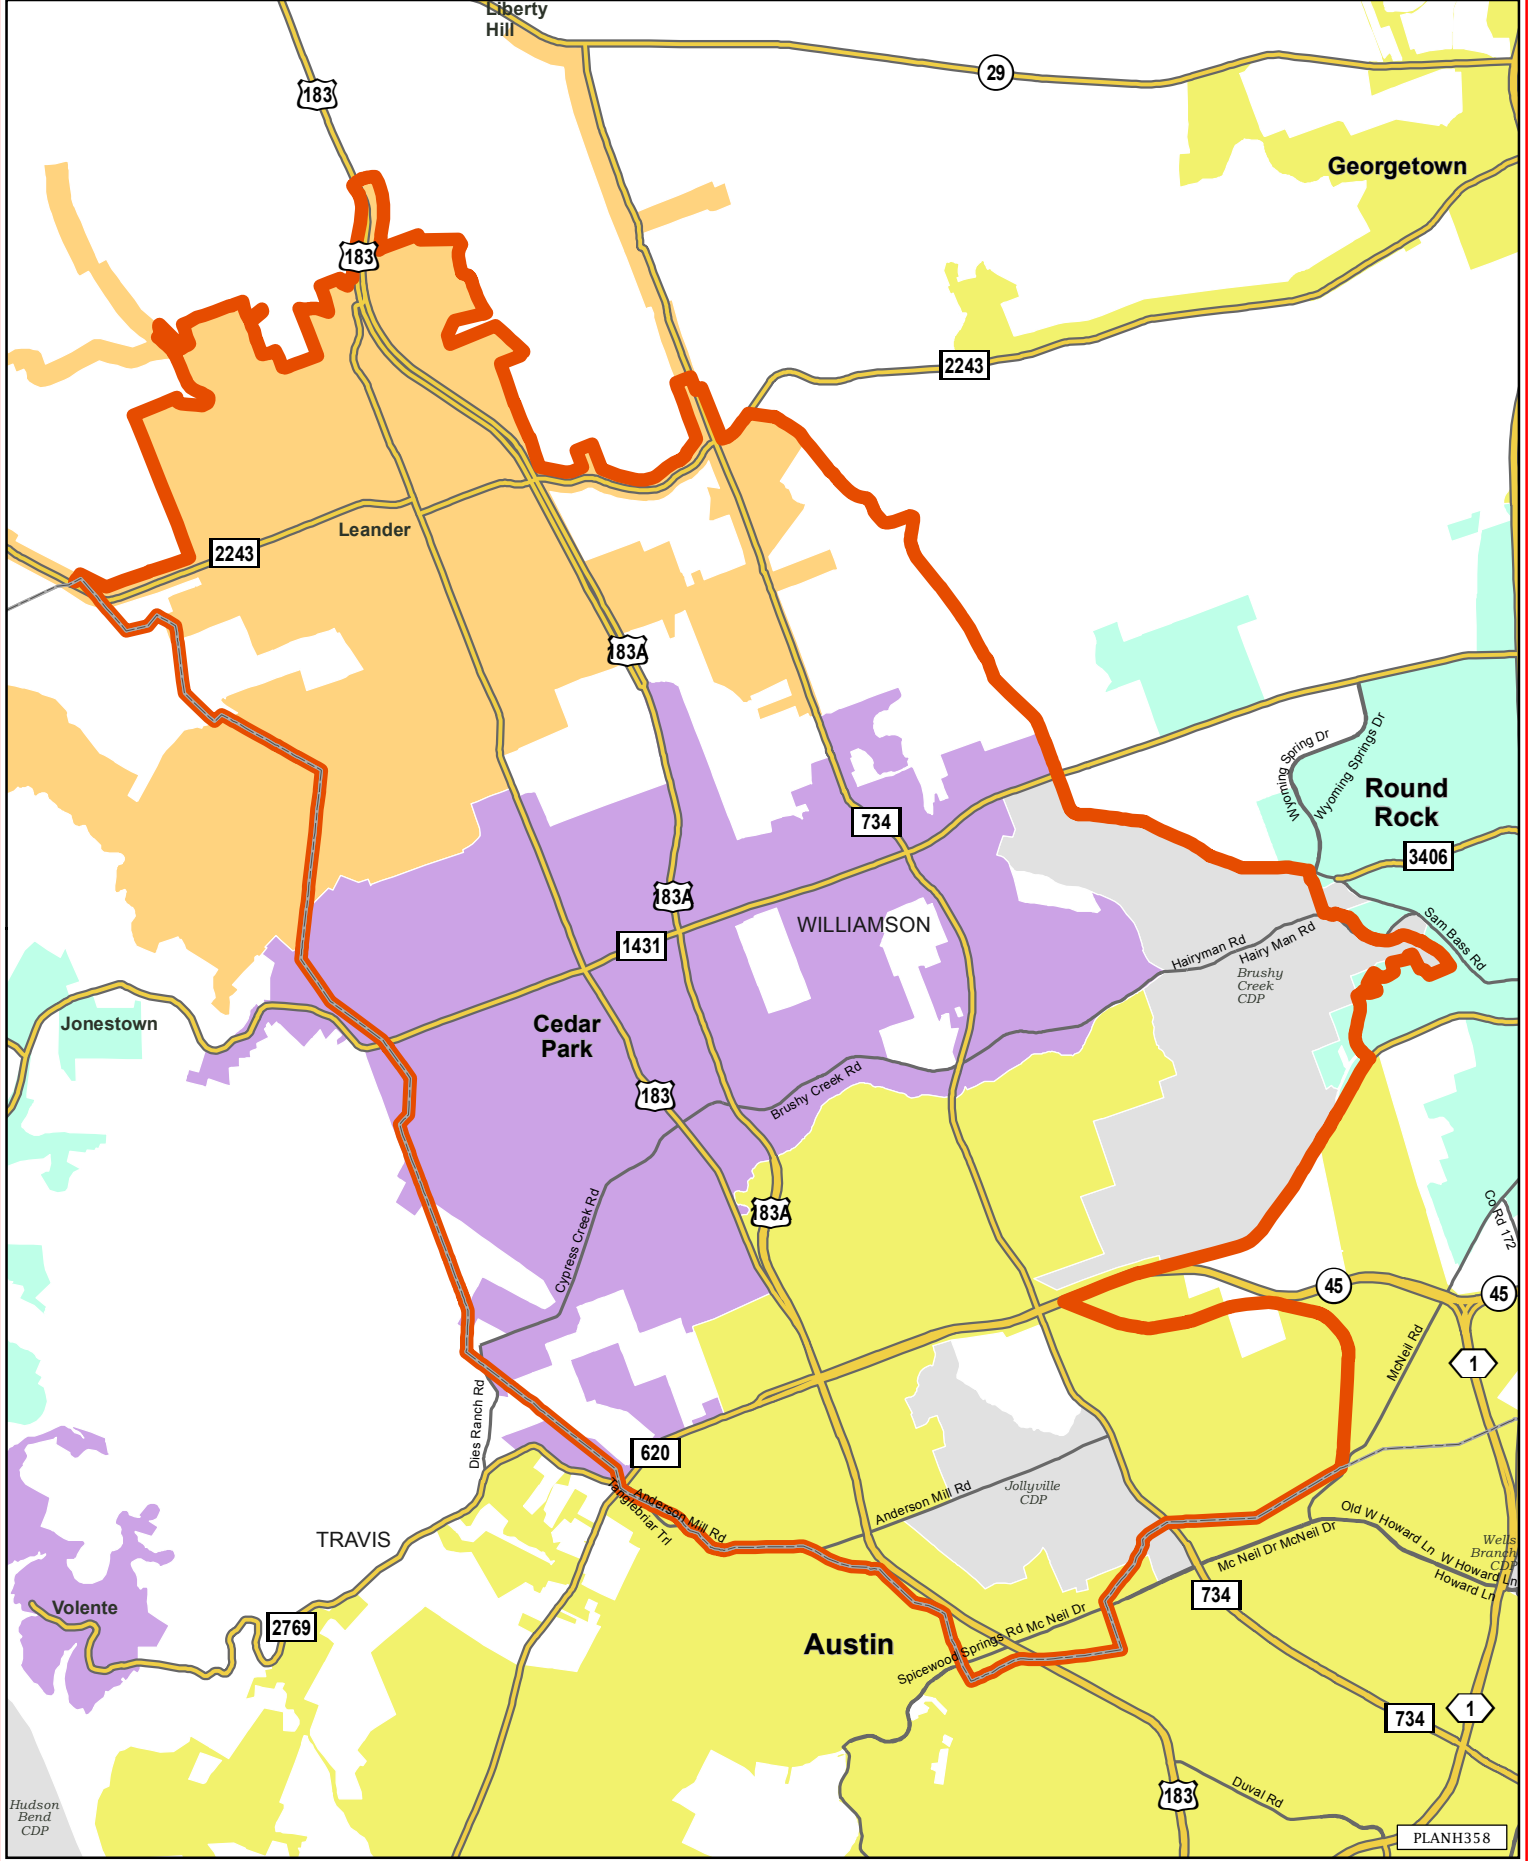

Texas Legislature

HOUSE DISTRICT 136

Hudson Bend CDP

PLANH358