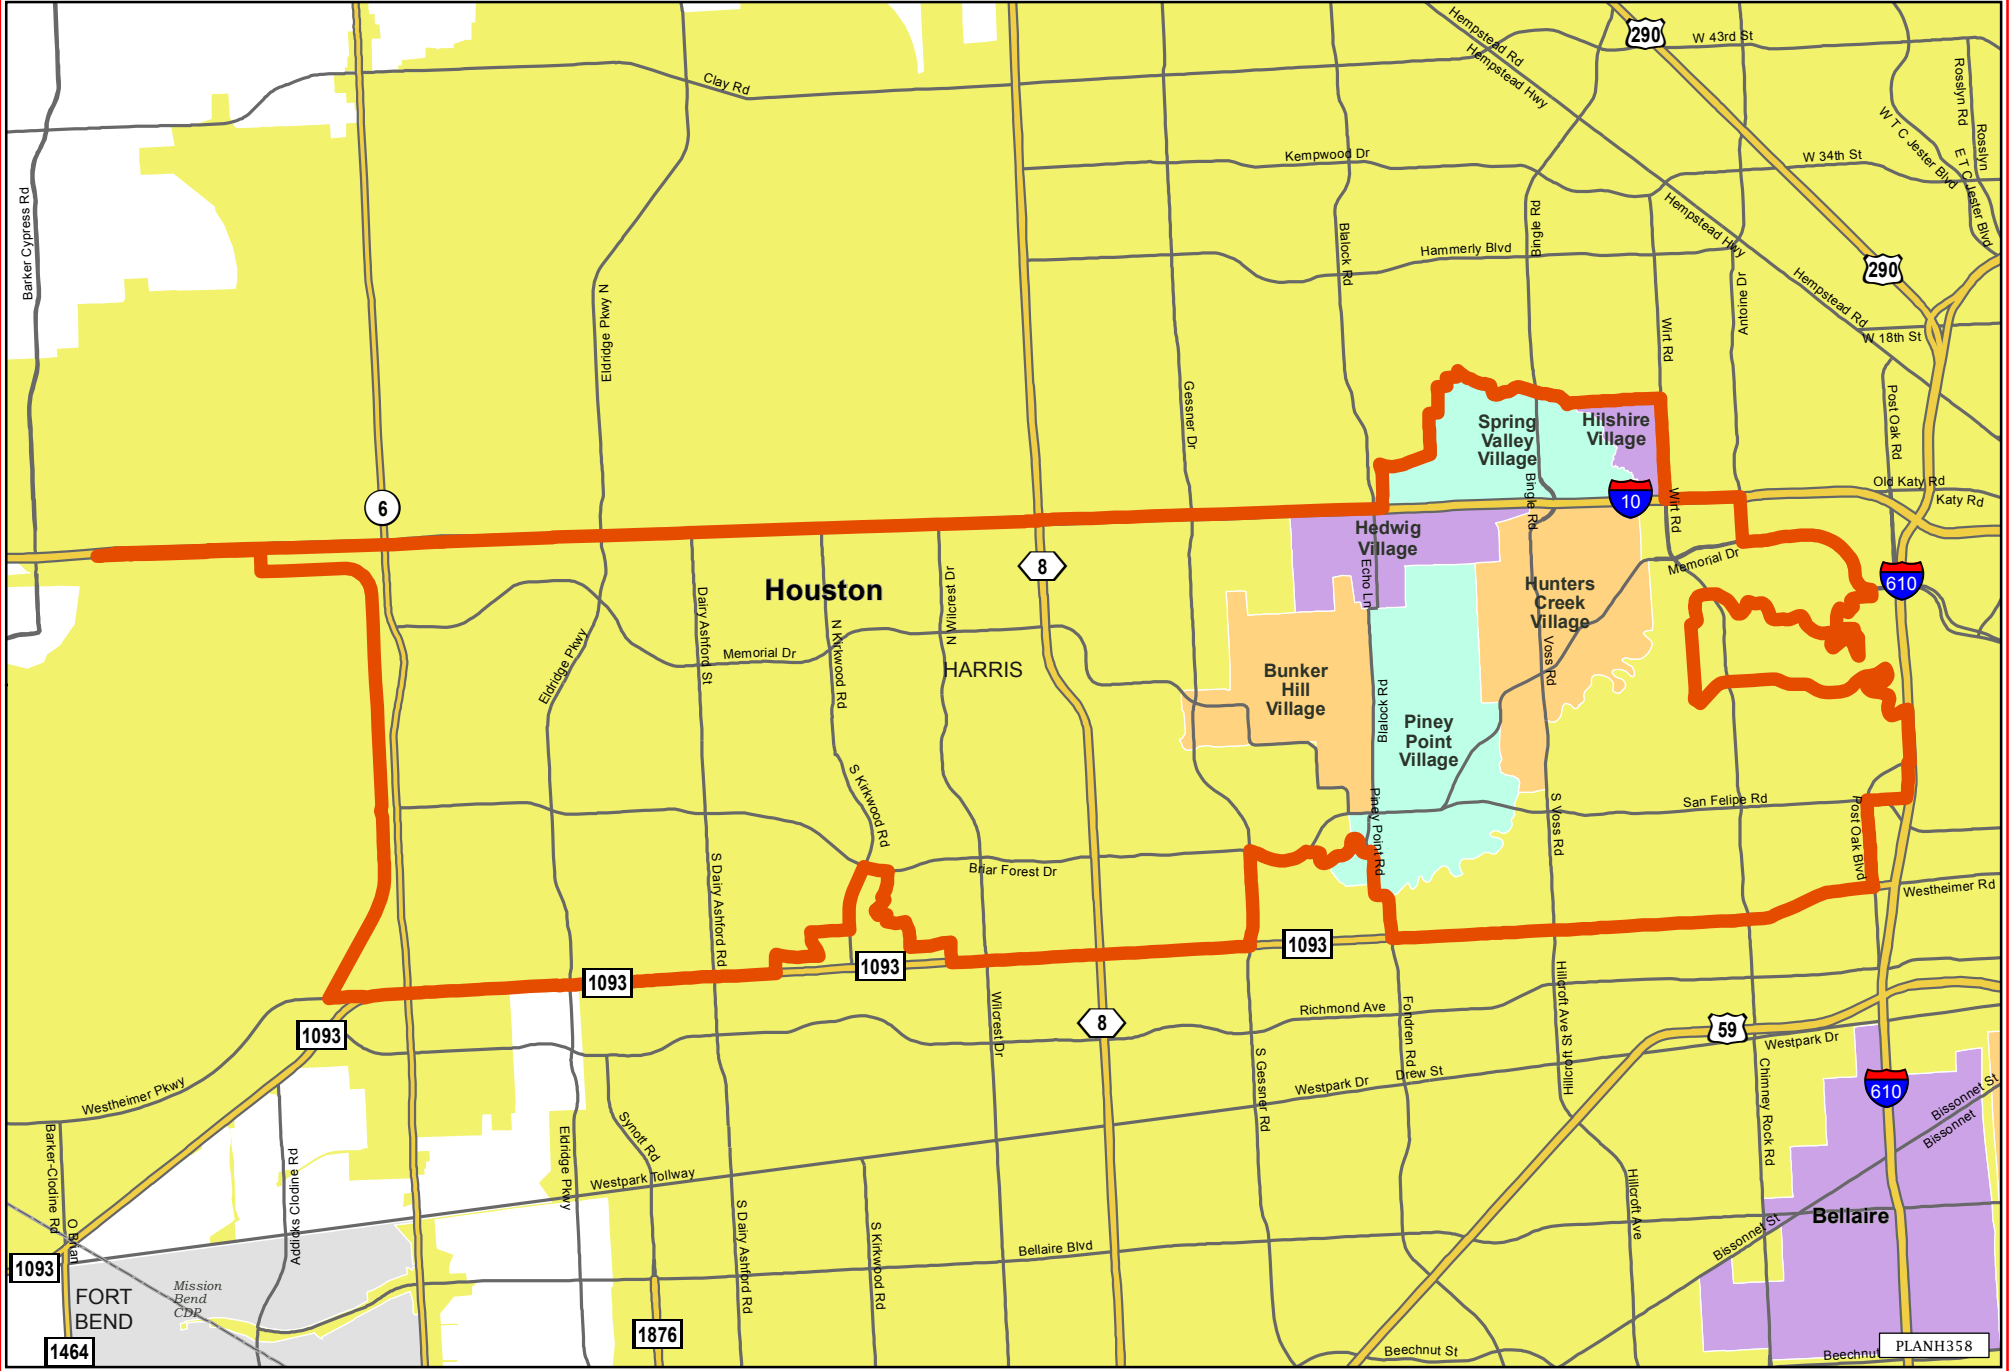

Texas Legislature

HOUSE DISTRICT 133

PLANH358